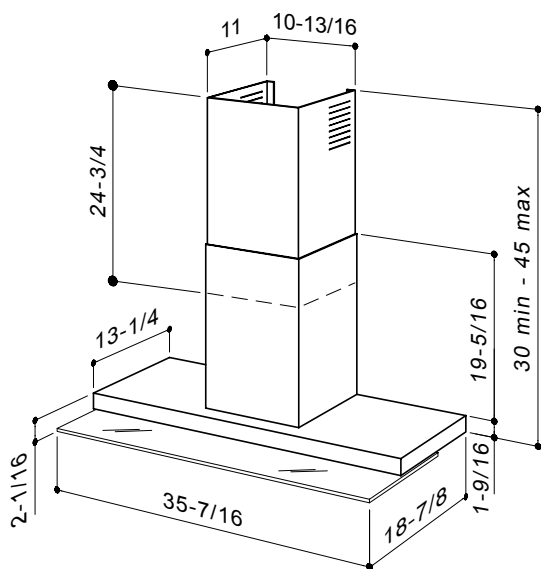

Broan Elite E55000

Contemporary simplicity united with efficient capture. Simple right angles and an extendable glass accent make this wall-mounted hood a stunning focal point.

- Slide-out glass canopy increases the capture area of this low-profile design.
- Brushed stainless steel finish.
- 35⁷/₁₆" width (90 cm).
- Multi-speed push button controls (Unit automatically activates when glass canopy is extended).
- Dual 20-watt halogen lamps included (one level).
- Dishwasher-safe aluminum filters.
- Telescopic flue accommodates 8' to 9' ceilings—flue extension available for ducted and non-ducted applications.
- Internal blower delivers 360 CFM.
- Non-ducted kit for indoor recirculation (purchase separately).
- Heat Sentry™ detects excessive heat and adjusts blower speed to high automatically.

Range Hood Specifications

WIDTH	STAINLESS STEEL	VOLTS	AMPS	CFM High/Low	SONES High/Low	DUCT
35⁷/₁₆"	E5590SS	120	2.63	360/140	6.5/0.7	6" RD

Options & Accessories

FLUE EXTENSION*	NON-DUCTED FLUE EXTENSION*	NON-DUCTED KIT**	NON-DUCTED FILTER
FX55SS	FXN55SS	RK55	FILTERSQUARE

* Optional flue extension for 10' ceiling—extensions over 10' have up to a 14-week order time.

** Includes non-ducted filter.